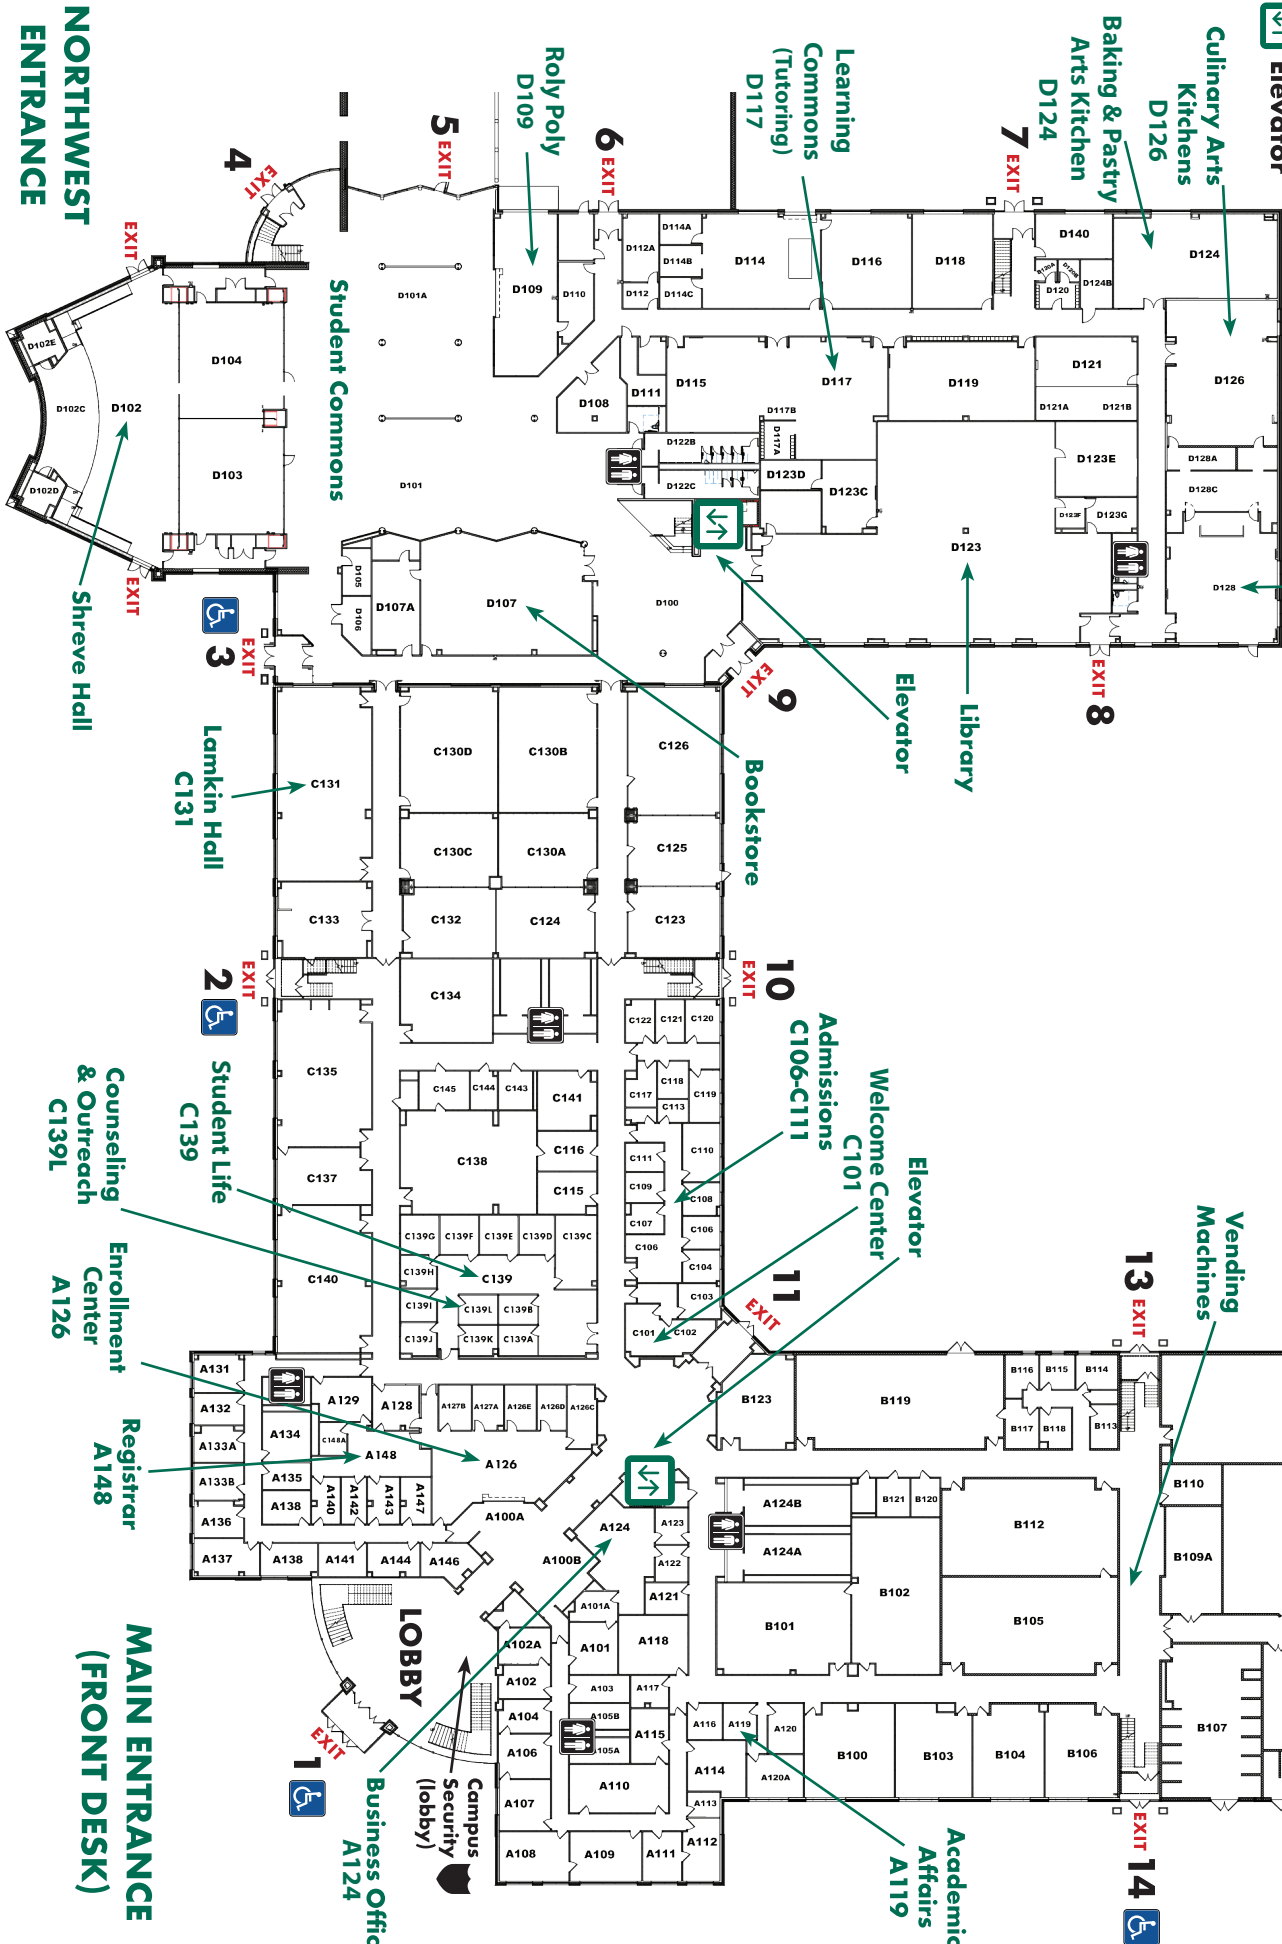

FIRST FLOOR

- Restrooms
- Automatic door
- Elevator

NORTHWEST ENTRANCE

The Yellowwood

Vending Machines

MAIN ENTRANCE (FRONT DESK)

Connie and Steve Ferguson Academic Building (Main Campus) | 200 Daniels Way | Bloomington, IN 47404 | (812) 332-1559

Daniels Way

SECOND FLOOR

Connie and Steve Ferguson Academic Building (Main Campus)

200 Daniels Way | Bloomington, IN 47404 | (812) 332-1559

Daniels Way