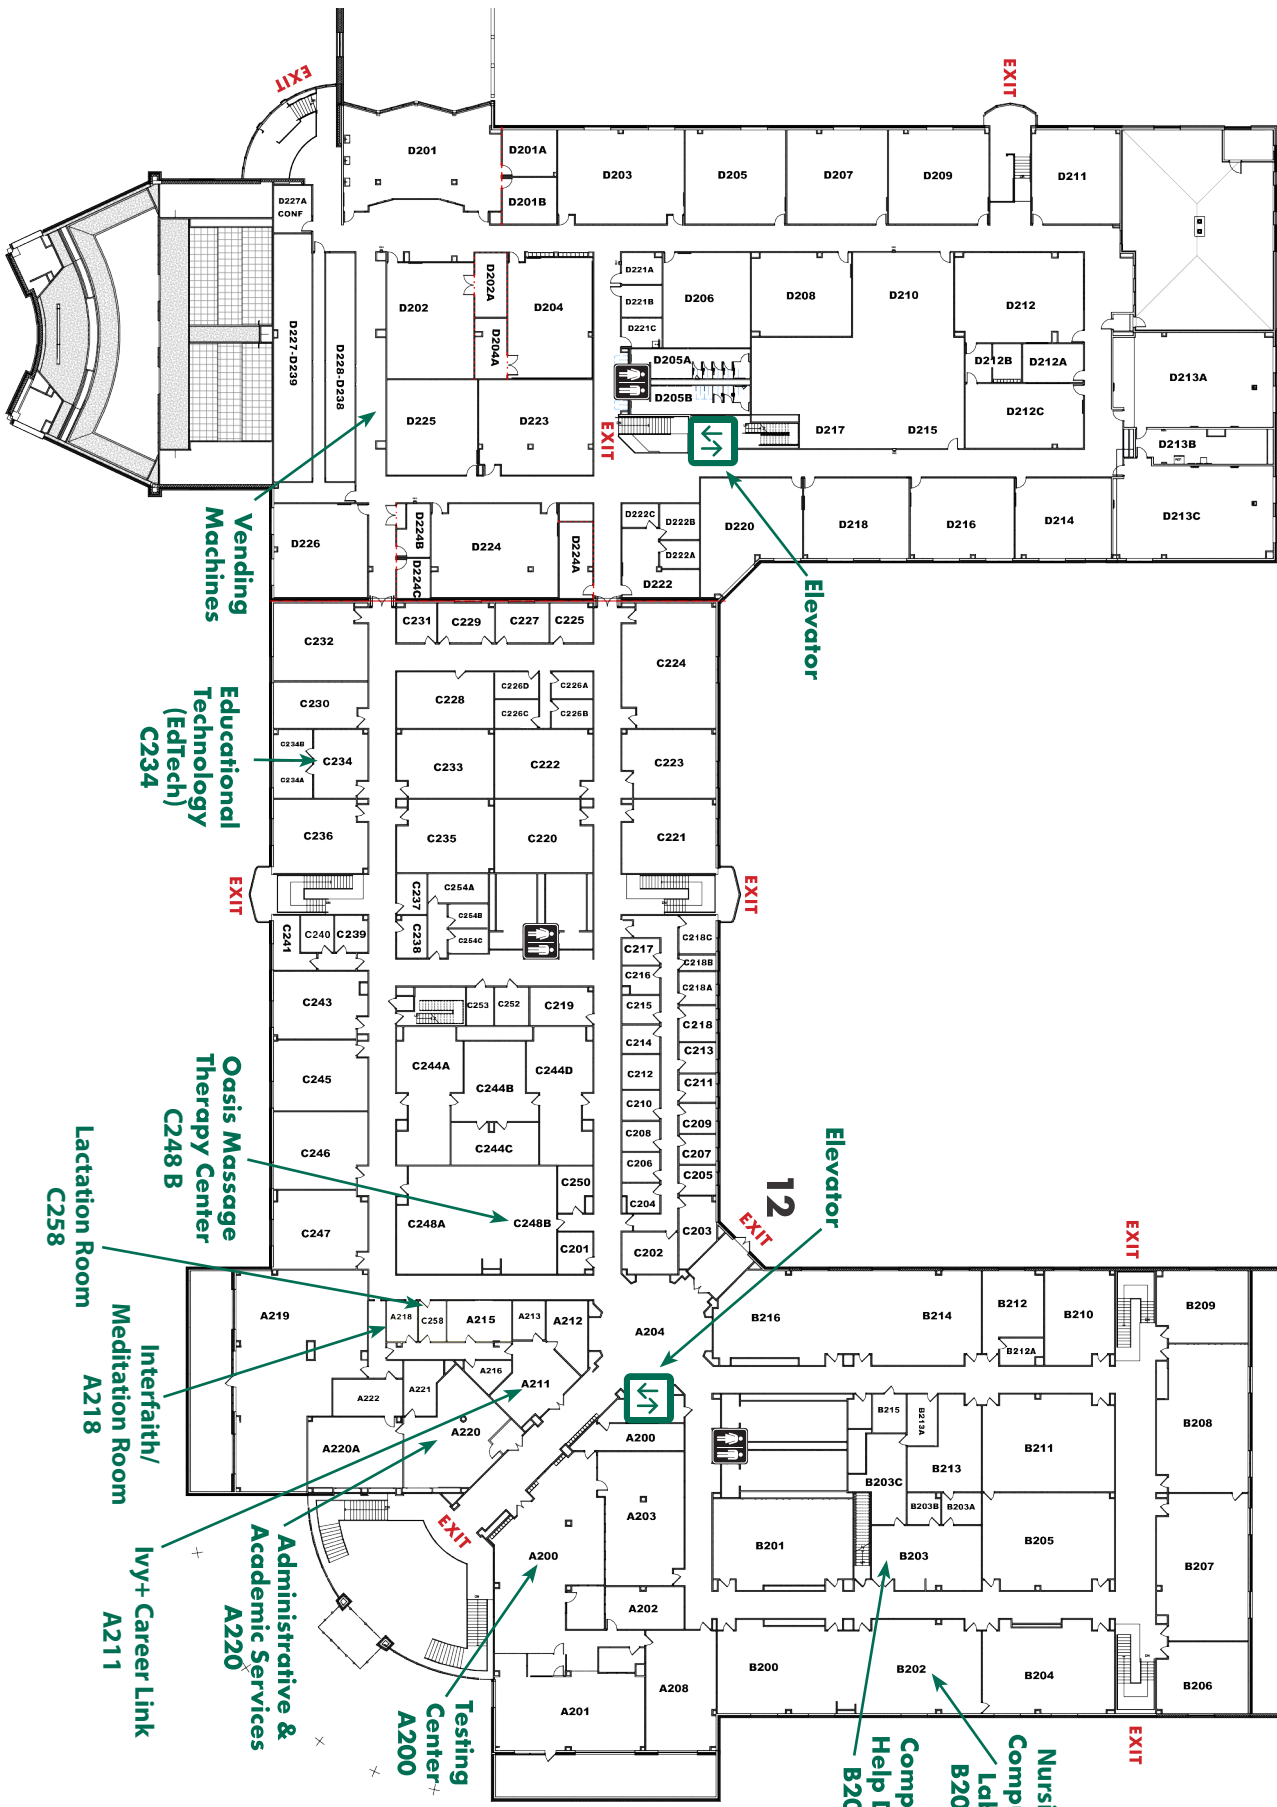

SECOND FLOOR

Connie and Steve Ferguson Academic Building (Main Campus)

200 Daniels Way | Bloomington, IN 47404 | (812) 332-1559

Daniels Way