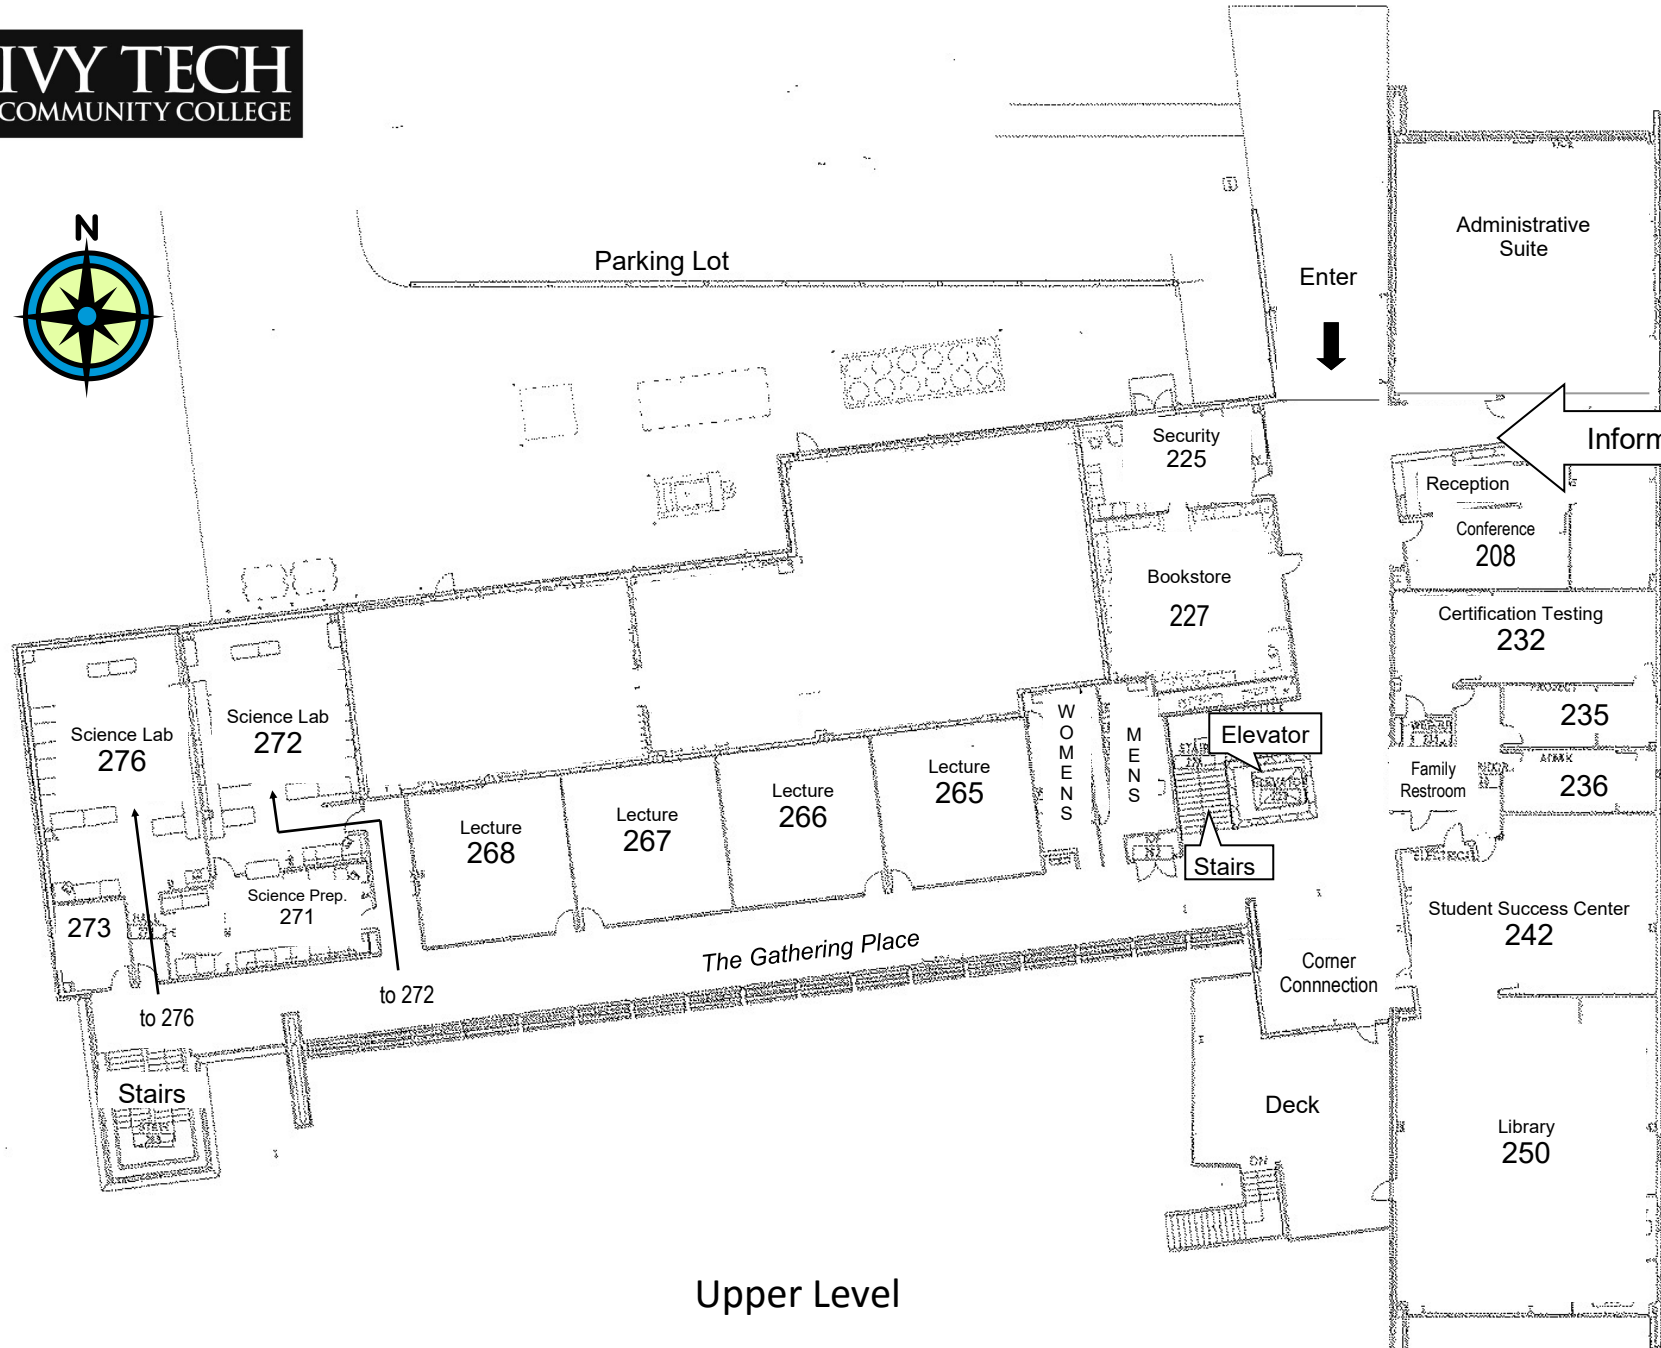

Lower Level

Ivy Tech Community College-Warsaw
2545 Silveus Crossing, 46582
574-267-5428

over

Upper Level

Ivy Tech Community College-Warsaw
2545 Silveus Crossing, 46582
574-267-5428

over